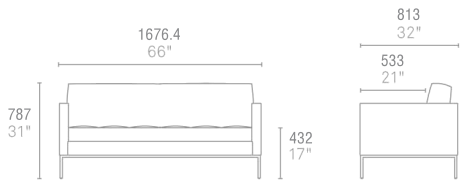

## PARAMOUNT STUDIO SOFA

As comfortable as your favorite jeans. As versatile as a little black dress. This classic sofa can go anywhere in style, but don't be surprised if it steals the limelight in its own quiet way. Available in khaki or charcoal.